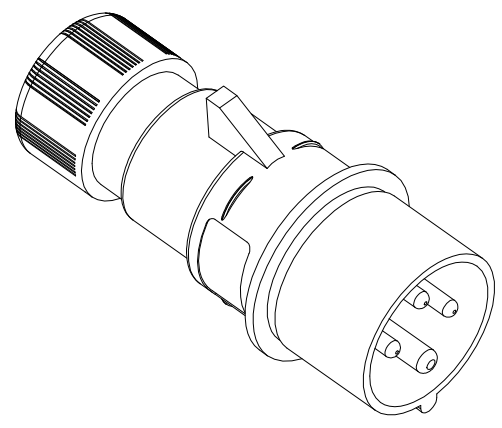

Diritti riservati All rights reserved

dimensions in mm
Date 22/05/17
Sign. C. Mainini

PE 1654 SV
hoods, plugs, 3 poles + PE, 16A

Scale
1:2