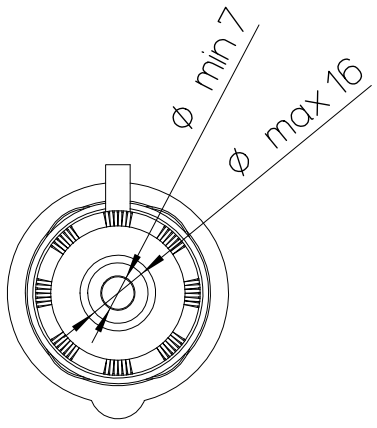

Diritti riservati All rights reserved

dimensions in mm
Date 22/05/17
Sign. C. Mainini

PE 1654 SV
hoods, plugs, 3 poles + PE, 16A

Scale
1:2