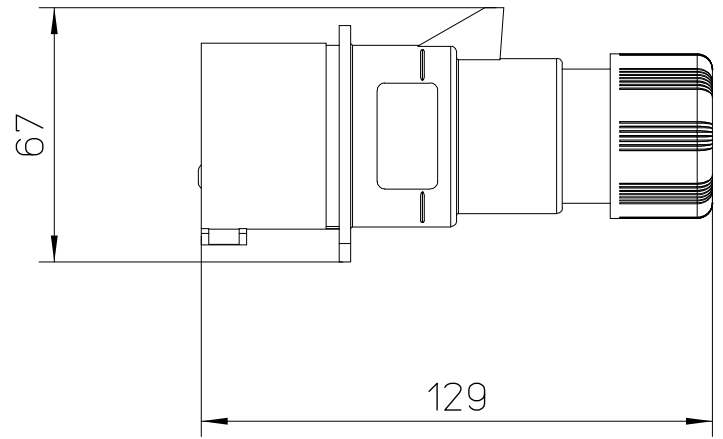

Diritti riservati All rights reserved

dimensions in mm
Date 22/05/17
Sign. C. Mainini

PE 1654 SV
hoods, plugs, 3 poles + PE, 16A

Scale
1:2